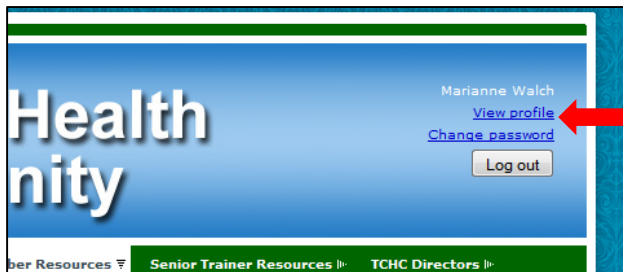

Enter email address
& password.

Forgot password link.

2. Once you've logged in, click the "View profile" link beneath your name to bring up your personal member profile page.