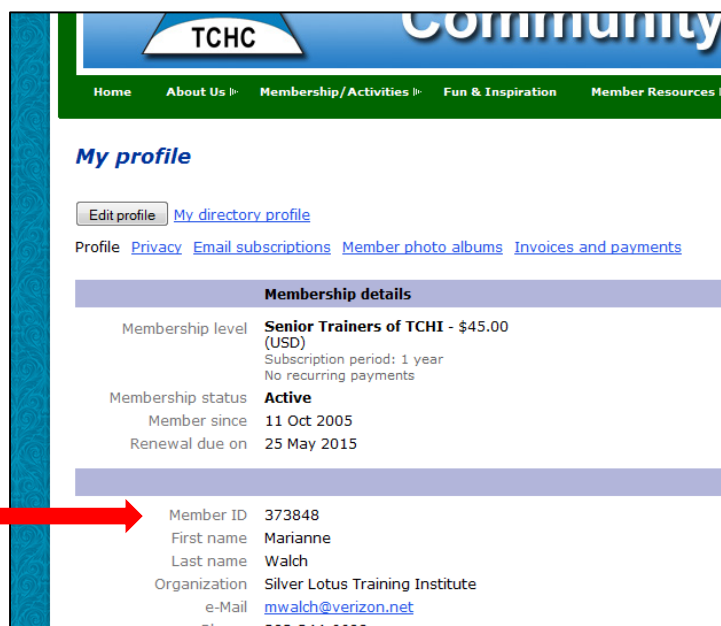

## Finding your TCHC Member ID Number

1. Go to [www.tchc.info](http://www.tchc.info) and log into your member account using the boxes at the upper right of the page. You must use the email address that was used to apply for TCH Community membership. If you forgot your password, Click the "Forgot Password" link, and a new one will be sent to you.

Enter email address  
& password.

Forgot password link.

2. Once you've logged in, click the "View profile" link beneath your name to bring up your personal member profile page.

Click here to go to your  
member profile page.

3. Your member ID is located just above your name in your profile. You can use this page to update any of your personal information and/or add a photo and bio that other members will see when they search for you in the Member Directory.